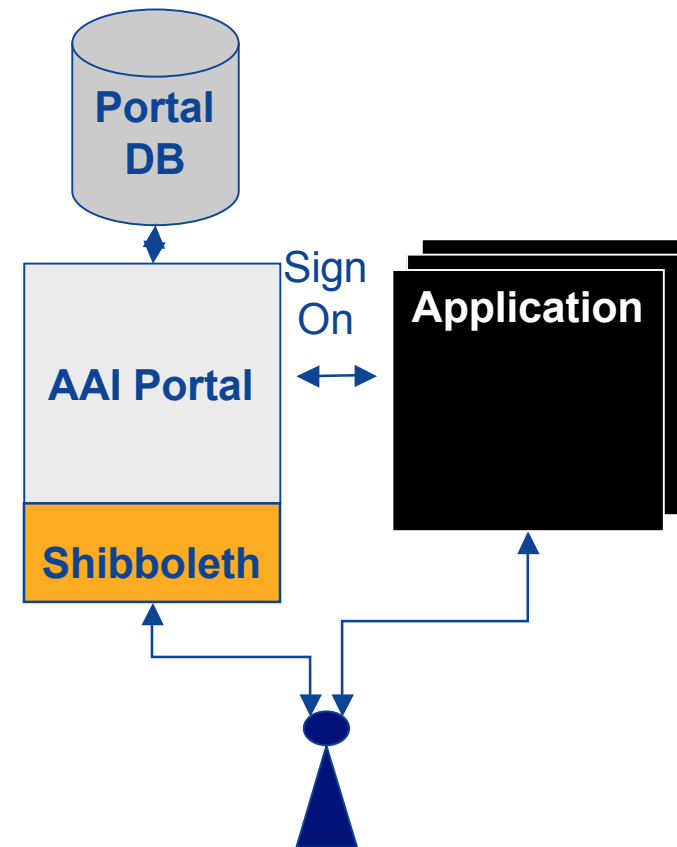


SWITCH

The Swiss Education & Research Network

AAI & WebCT, AAIportal

Ueli Kienholz, <kienholz@switch.ch>

Why AAI for SVC-Projects ?

- ❑ **Inter-institutional AA-demand (courses have to be available to the project partners)**
- ❑ **(almost) no non-AAI users**
- ❑ **Authorization policy in many cases quite simple (can be mapped to standard SWITCHaai attributes)**

The AAIportal

- ❑ Originally developed by IAM at Uni Bern
- ❑ Since 2004 maintained by SWITCH
- ❑ Further developed by IAM & SWITCH
- ❑ Open-Source project
<http://aai-portal.sourceforge.net/>

- Portal Functionality
- Authentication Gateway
- User Management
- Adaptors to “Black boxes”

WebCT CE (Campus Edition)

- Current Version: 4.1
- Based on Perl/DB
- Single Institution
- In use at many Swiss Unis

WebCT Vista

- Current Version: 3.0
- Based on Java/Oracle
- Multiple Institutions
- 1 Installation operated by Edutech/SWITCH