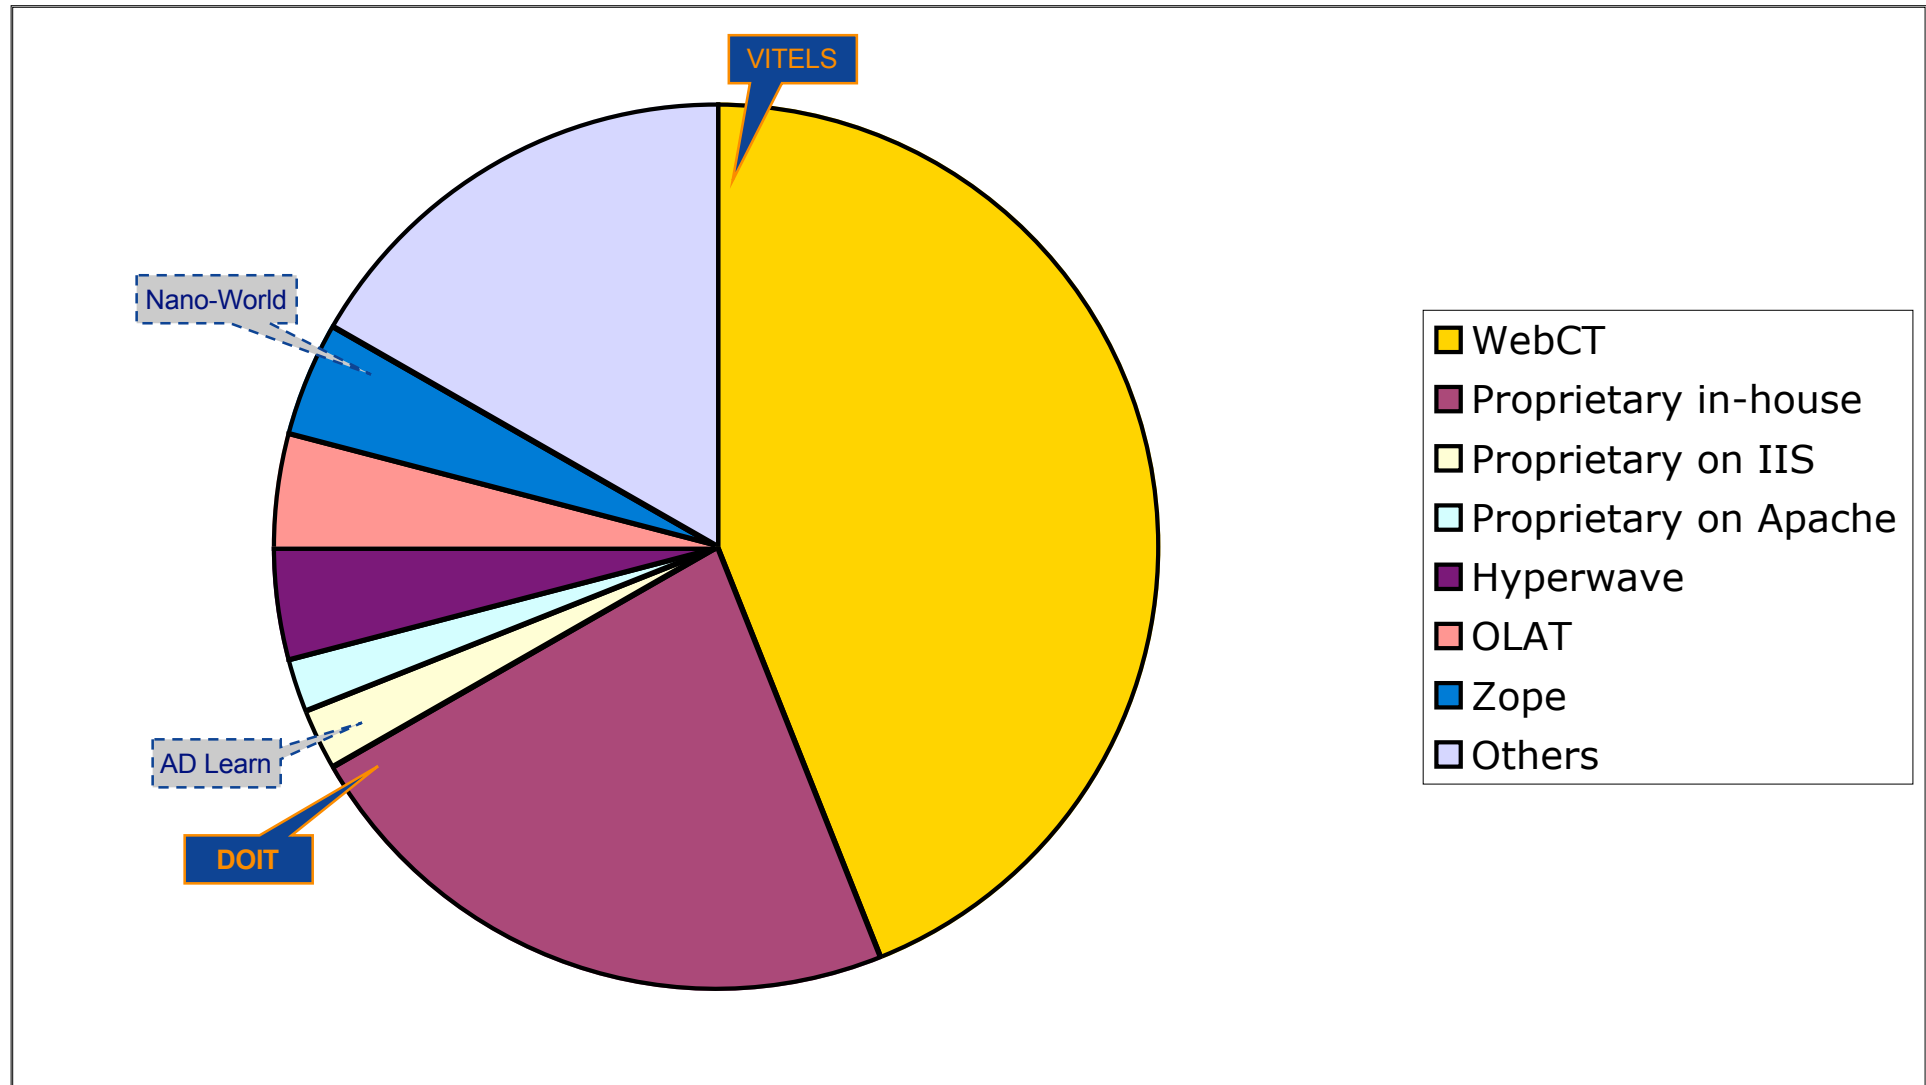


SWITCH

The Swiss Education & Research Network

AAI & WebCT, AAIportal

Ueli Kienholz, <kienholz@switch.ch>

Why AAI for SVC-Projects ?

- ❑ **Inter-institutional AA-demand (courses have to be available to the project partners)**
- ❑ **(almost) no non-AAI users**
- ❑ **Authorization policy in many cases quite simple (can be mapped to standard SWITCHaai attributes)**

The AAIportal

- ❑ Originally developed by IAM at Uni Bern
- ❑ Since 2004 maintained by SWITCH
- ❑ Further developed by IAM & SWITCH
- ❑ Open-Source project
<http://aai-portal.sourceforge.net/>

- Portal Functionality
- Authentication Gateway
- User Management
- Adaptors to “Black boxes”

WebCT CE (Campus Edition)

- Current Version: 4.1
- Based on Perl/DB
- Single Institution
- In use at many Swiss Unis

WebCT Vista

- Current Version: 3.0
- Based on Java/Oracle
- Multiple Institutions
- 1 Installation operated by Edutech/SWITCH