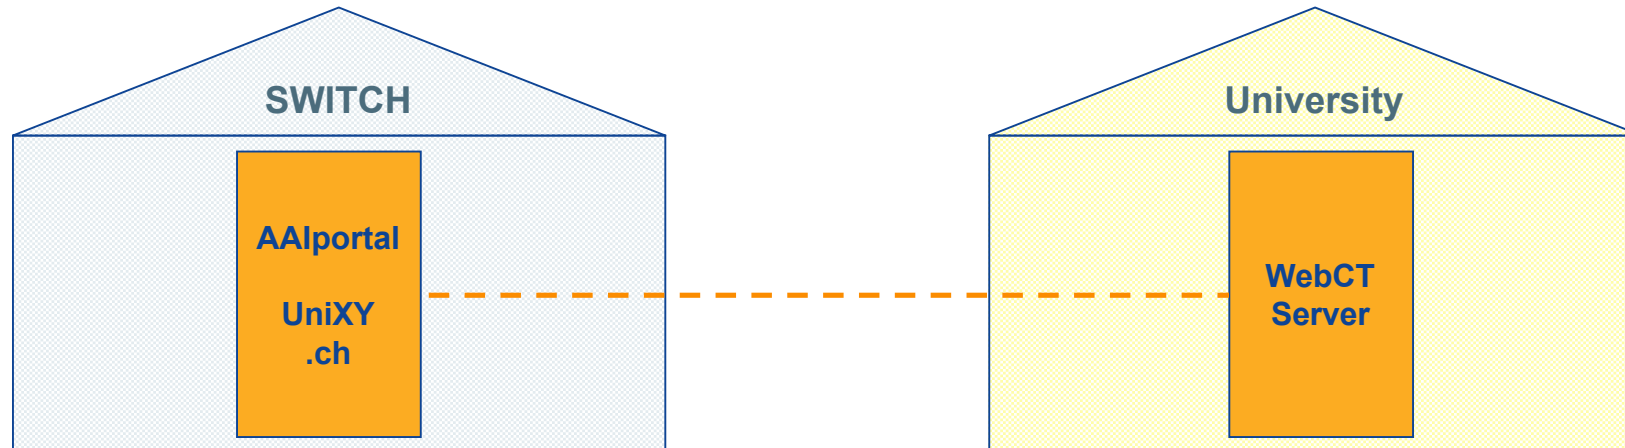

# SWITCH

The Swiss Education & Research Network

# Ready to „Shibbolize“ a WebCT-Course or -Server ?

- Operation of an AAIportal by SWITCH on behalf of a University
- Will only be implemented on demand
- Terms and cost to be defined