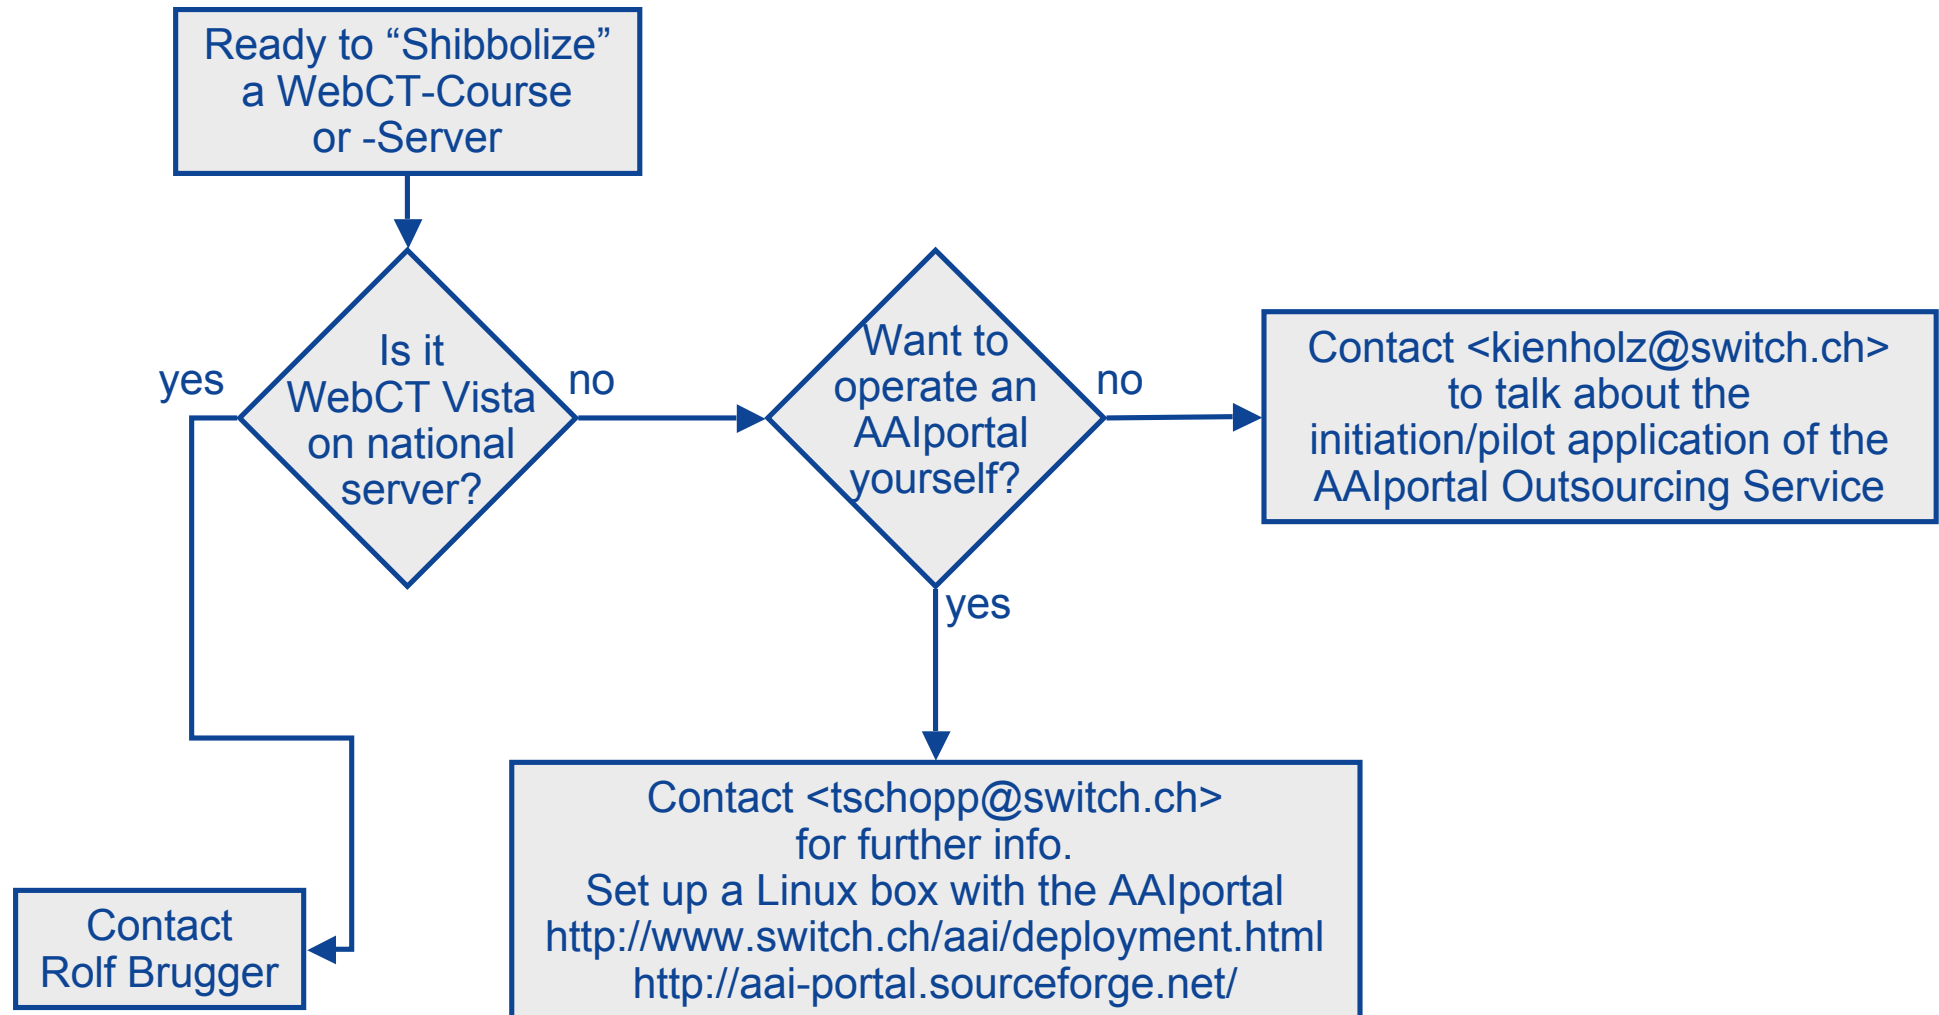

# SWITCH

The Swiss Education & Research Network

# Ready to „Shibbolize“ a WebCT-Course or -Server ?

- Operation of an AAIportal by SWITCH on behalf of a University
- Will only be implemented on demand
- Terms and cost to be defined