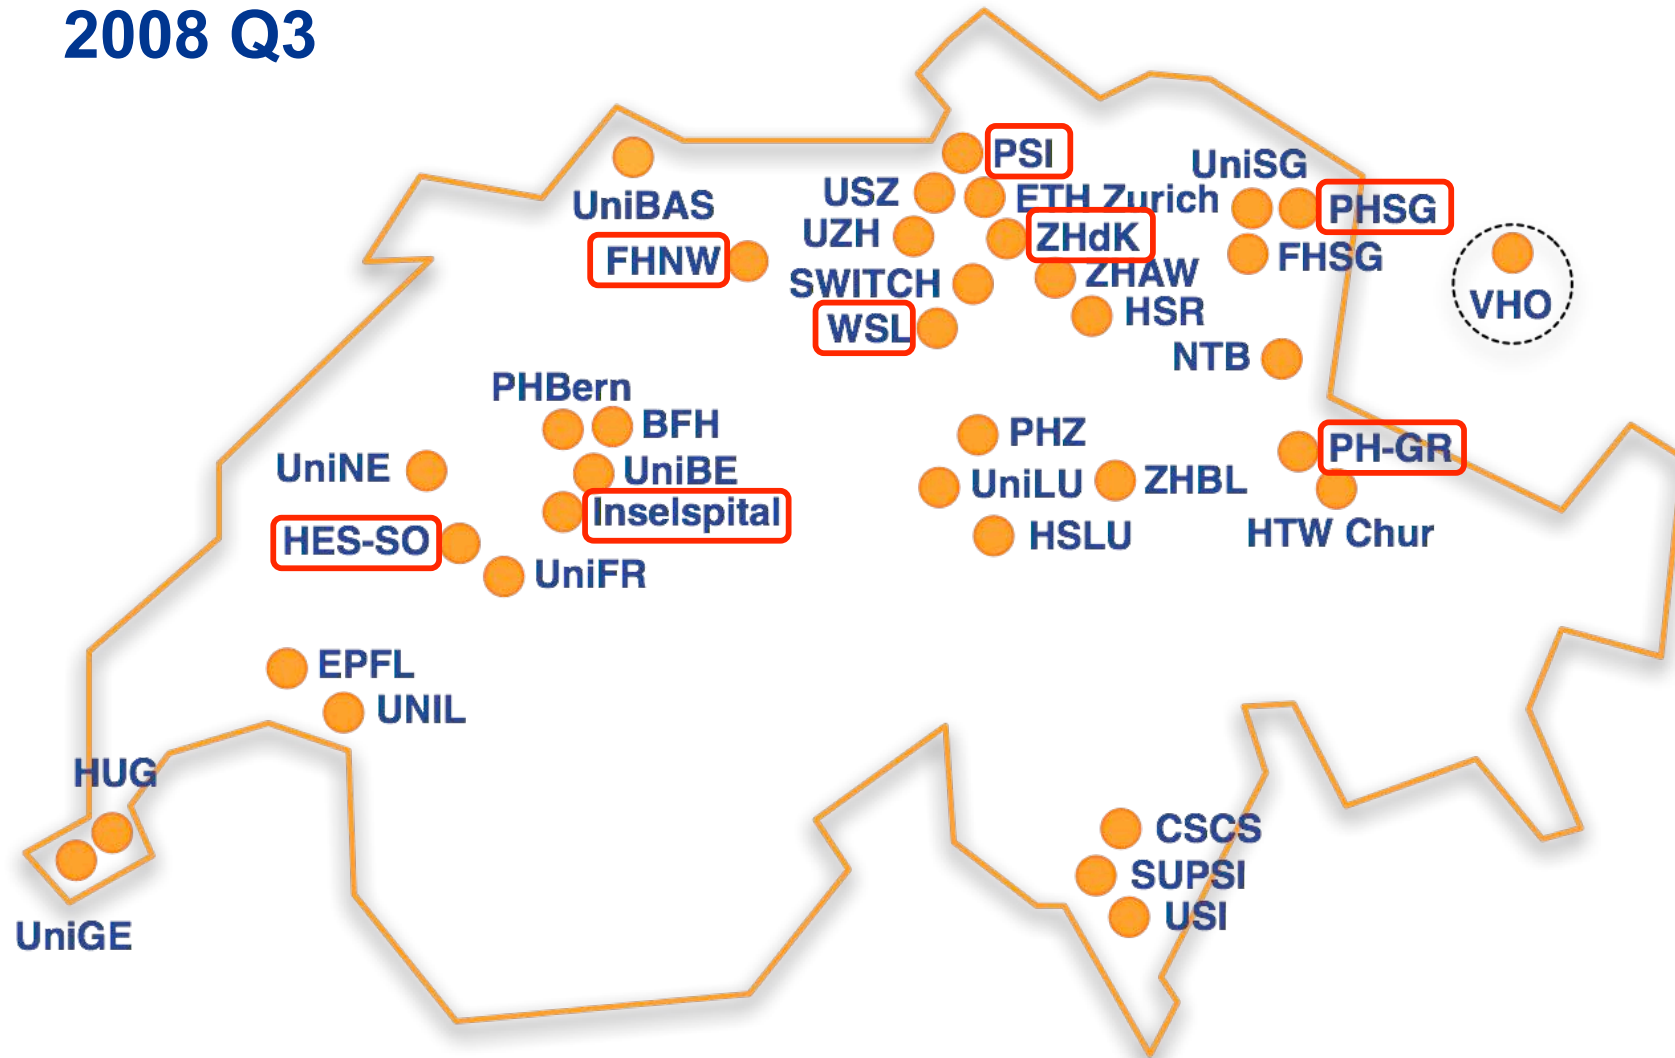

Growth of the SWITCHaaI Federation

2008 Q3