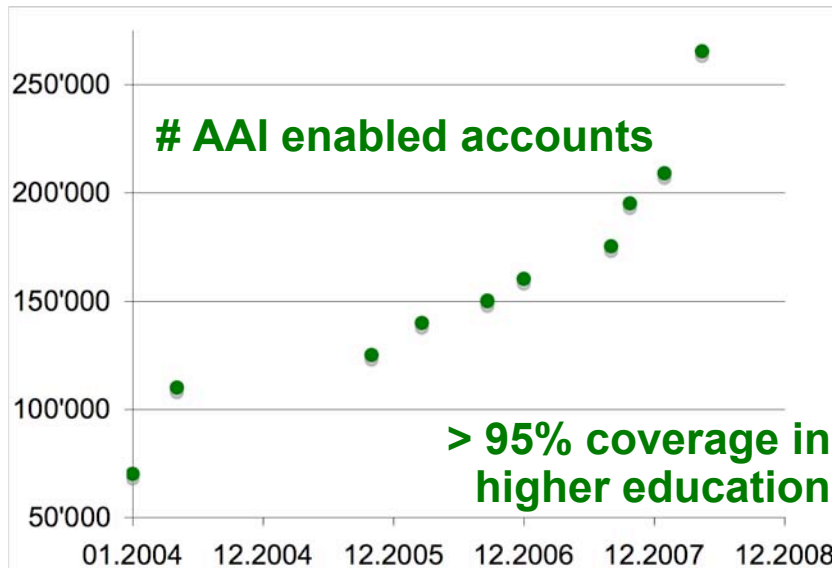

SWITCHaai Federation October 2008