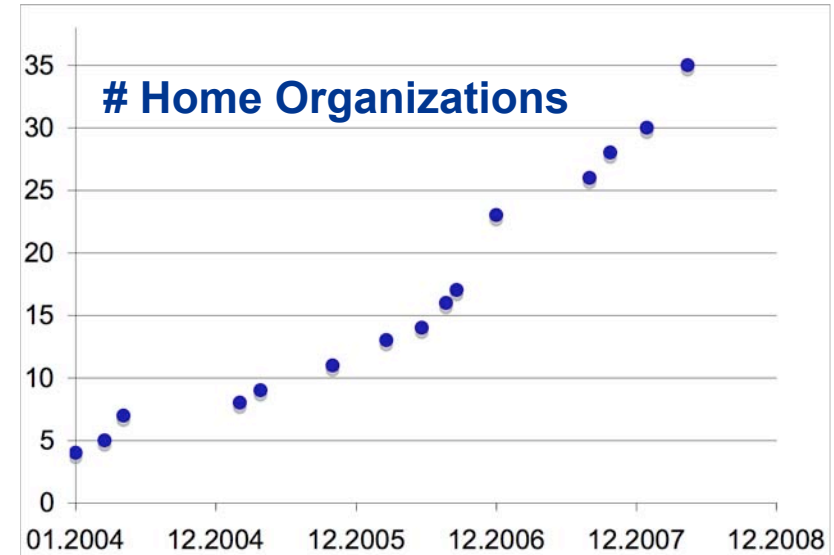

SWITCHaai Federation October 2008