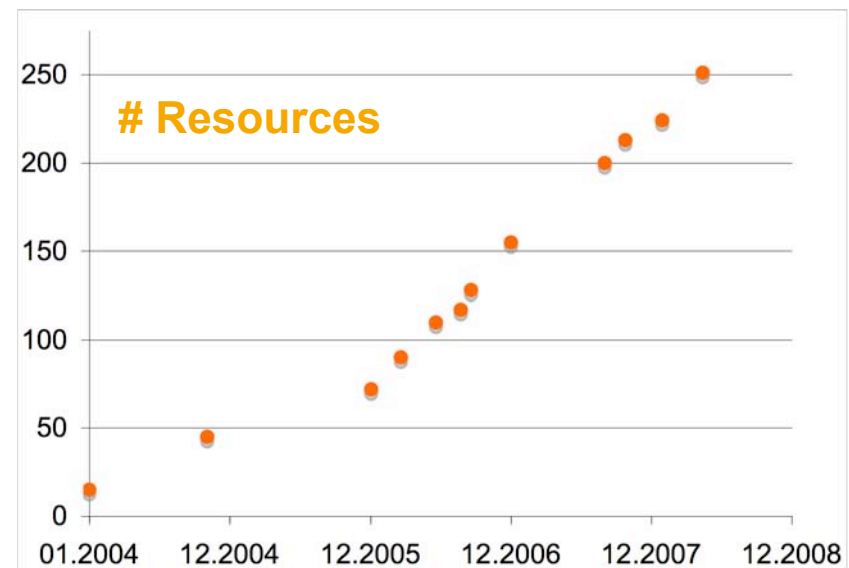

SWITCHaai Federation October 2008