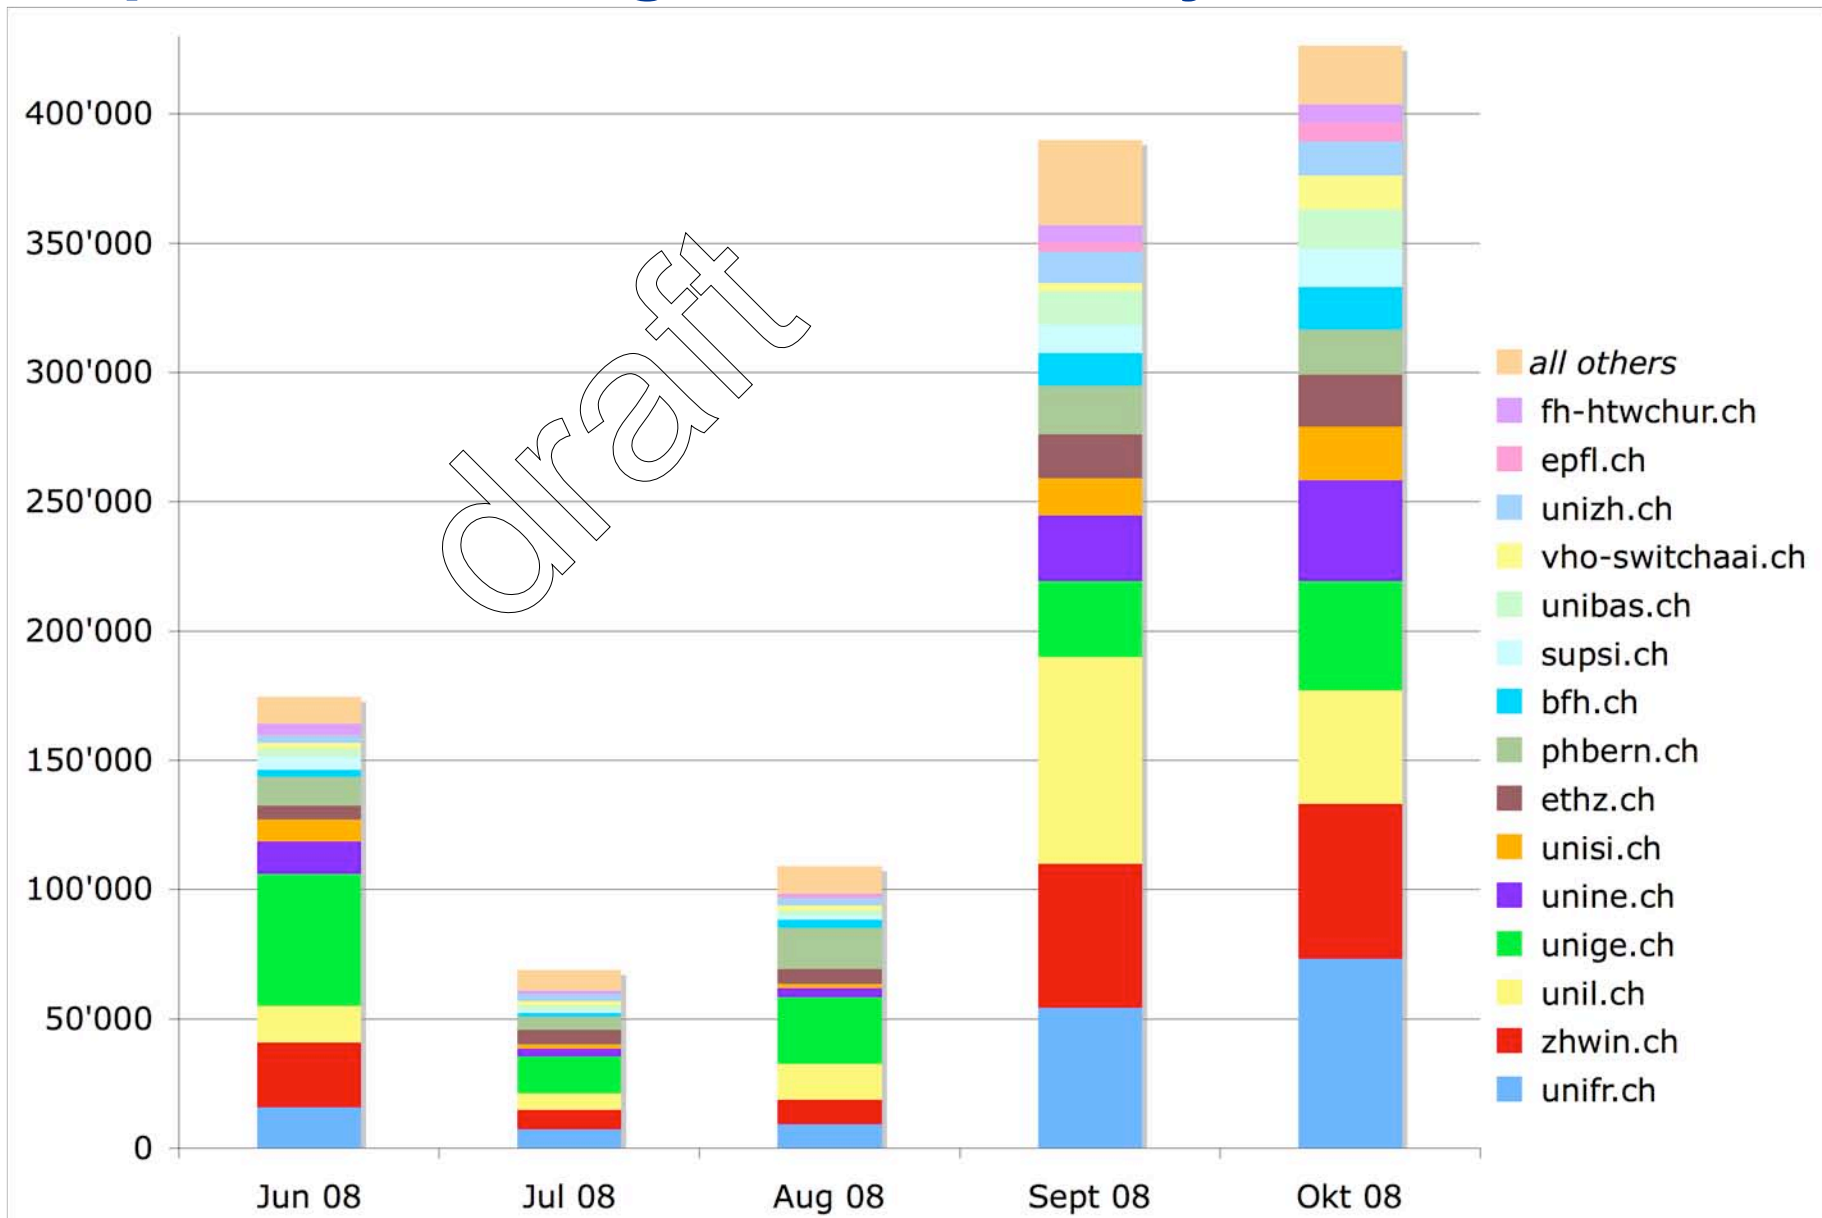

Growth of the SWITCHaaI Federation

2008 Q3

SWITCHaai Federation October 2008

Top 15 Home Orgs on Discovery Service

New Federation Partner Resources

Publishers

- + EBSCO
 - + EBSCOhost
- Elsevier
 - + Scopus (only licensed by EPFL)
- + H.W. Wilson
 - + WilsonWeb
- + MetaPress
 - + SpringerLink and many other publishers
- + S. Karger AG
- + Thomson Reuters Inc.
 - + Web of Knowledge